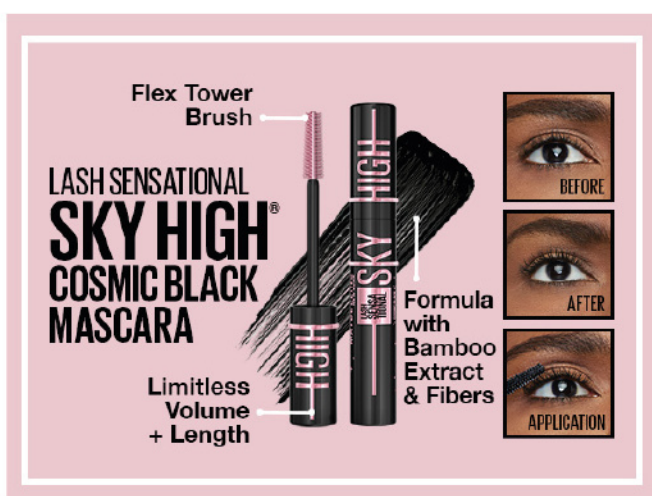

EINDELOOS LENGTE & VOLUME

SKY HIGH LASH IMPACT

€7,99

MAYBELLINE TATTOO LINER GEL PENCIL

€6,99

MAYBELLINE SUPER STAY POWDER

- ✓ FINISH MATTE E NATURALE
- ✓ FORMULA LEGGERA
- ✓ FINO A 24H DI DURATA

€13,99

MAYBELLINE NEW YORK OFFICIAL STORE

MAYBELLINE TATTOO BROW 3D

WARM BROWN

TATTOO BROW 3 DAYS GEL

- SMUDGE PROOF
- WATER PROOF
- UP TO 3 DAYS WEAR

€11,90

Flex Tower Brush

LASH SENSATIONAL SKY HIGH COSMIC BLACK MASCARA

Limitless Volume + Length

Formula with Bamboo Extract & Fibers

MAYBELLINE SKY HIGH COSMIC BLACK MASCARA

€11,99

SOPRACCIGLIA INTRAMONTABILI CON UNBELIEVABROW

L'OREAL UNBELIEVA BROW TOP COAT GEL FISSANTE SOPRACCIGLIA

L'ORÉAL PARIS

NUOVO

UNBELIEVA'BROW

TOPCOAT TRASPARENTE A LUNGA TENUTA

GEL FISSANTE TRASPARENTE A LUNGA TENUTA FINO A 30H*

- WATERPROOF
- RESISTENTE AL SUDORE
- ASCIUGATURA RAPIDA
- NO-TRANSFER

FINO A 30H DI TENUTA