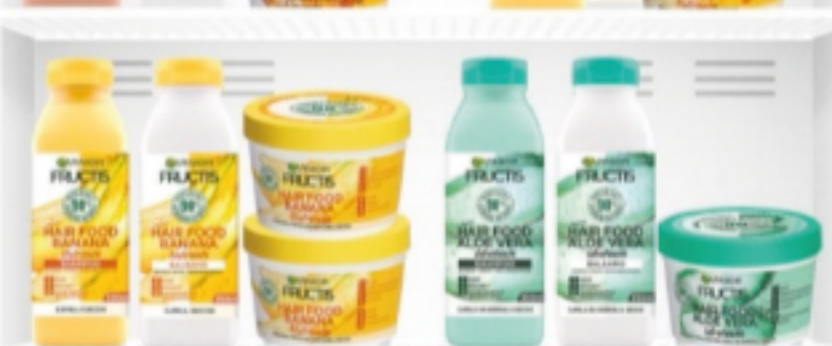

€3,19

BATIST SHAMPOO  
A SECCO 200 ML

€4,99

## FRUCTIS HAIR FOOD

FRUCTIS  
HAIR FOOD  
350 ML  
BALSAMO/  
SHAMPOO

€3,59

FRUCTIS  
HAIR FOOD  
MASCHERA  
390 ML

€4,99

L'ORÉAL PARIS  
RITOCO PERFETTO

€7,90

ECLATANT CR. COLOR